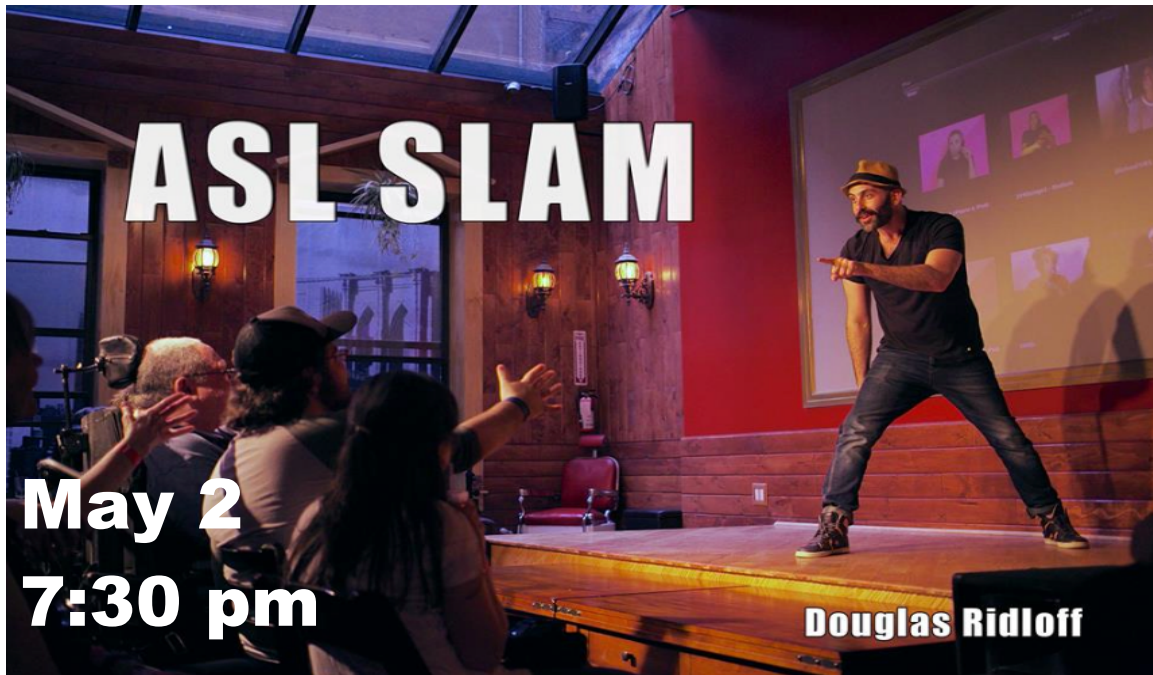

StreetLeverage

**R.L. Davis Auditorium**

**Texas School for the Deaf - 1102 South Congress Avenue**

**Austin Texas**

Brought to you by: [StreetLeverage Live 2014](#)

<http://www.streetleverage.com/live-streaming/>